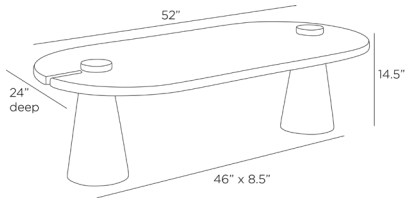

## DELANEY COFFEE TABLE

FCI13

H: 14.5 IN, W: 52 IN, D: 24 IN

Umber

Contract Recommendations: Natural stone requires periodic sealing

Joinery gives the illusion of piercing an oval of honed white marble. With a split reveal at either end, the top balances on pedestal legs of umber mango wood. Finish will vary.

### DIMENSIONS

Foot Print	W: 46 IN, D: 8.5 IN
Leg	H: 13 IN, Dia: 8.50
Table Top	H: 1.5 IN, W: 52 IN, D: 24 IN
Clearance	13.5"
Diagonal Dimension	54 IN