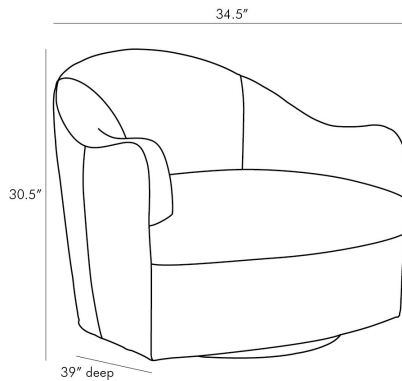

ARTERIOS

DELFINO CHAIR FROST LINEN SWIVEL

8143

H: 30.5 IN, W: 34.5 IN, D: 39 IN

Frost Linen

Contract Suitable As Is

Delve into the depths of comfort with this luxe lounge chair. The deep seat and barrel back are quite inviting while the large-scale size provides a new level of comfort that is hard to resist. Upholstered in Frosted Linen this tub-style chair rests atop a blackened iron swivel base that is neatly concealed from view. Look to place this piece in your favorite entertaining space next to a drink table or pair with another to create an even

APPEARANCE

Material	Iron, Linen
Finish	Blackened Iron, Frost
Top Coat/Sealant	false

DIMENSIONS

Arm	H: 24 IN
Yardage To Reupholster	3.5
Seat Back Height	16 IN
Seat	W: 27 IN, D: 23 IN
Seat Height	17 IN
Seat	W: 27 IN, D: 23 IN

SHIPPING

Shipping Requirements	TruckShip
Product Weight	63 LBS
Gross Weight 1	68 LBS
Shipping Box 1	H: 32.5 IN, L: 36.5 IN, W: 41 IN

ADDITIONAL INFO

Fabric Composition	70% Viscose, 20% Polyester, 10% Cotton
Fabric Double Rub Count	33,000
Fabric Compliancy	NFPA-260, TB117-2013