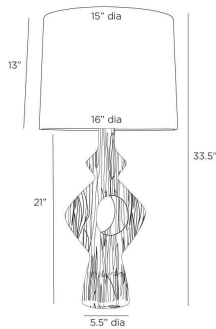

ARTERIOS

DELTORO LAMP

PTC40-SH043

H: 33.5 IN, Dia: 16.00 IN

Ebony, Resin

Contract Suitable As Is

Playing with positive and negative space, the sculptural form of Deltoro is an artful accent for the tabletop. Influenced by mid-century silhouettes, the undulous shape is formed in ebony resin with a textural finish recalling Japanese shou sugi ban. Accented with an off-white microfiber drum shade, antique brass hardware and black cloth cord.

APPEARENCE

Material	Resin, Steel, Microfiber, Cotton
Finish	Ebony, Antique Brass, Off-White
Top Coat/Sealant	No
Finial Description	Antique brass sphere

DIMENSIONS

Body	H: 21 IN, Dia: 5.50 IN
Foot Print	Dia: 5.50 IN
Neck	H: 1.5 IN, Dia: 1.00 IN
Shade Bottom	Dia: 16.00 IN
Shade Side	H: 13 IN
Shade Top	Dia: 15.00 IN
Harp Size	8 IN

WIRING

Rating	Indoor Only
Tilt Test	10 Degrees - AU
Cord	8 FT, Back of Lamp Base, Black Cloth, SPT-2
Socket	1, Type A - E26
Switch	At Socket, 3-Way Rotary
Maximum Watt	150
Voltage	110-120 V

CERTIFICATIONS

Certifications	Mexico, United Arab Emirates, United Kingdom, United States, Canada, Australia
----------------	--

COMPLIANCY

UL/ETL	Yes
CB	Yes
RoHS	Yes

SHIPPING

Product Weight	9 lbs
Gross Weight 1	12 lbs
Gross Weight 2	5 lbs
Shipping Box 1	H: 29.5 IN, L: 13.75 IN, W: 9.2 IN
Shipping Box 2	H: 33.1 IN, L: 17.32 IN, W: 17.32 IN