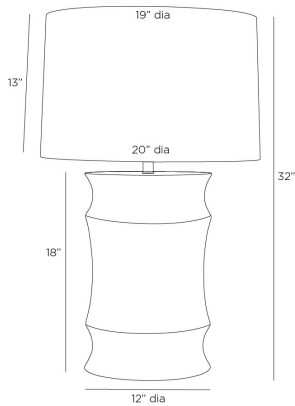

## DESTIN LAMP

PTS13-SH037  
H: 32 IN, Dia: 20.00 IN  
Moon Storm, Resin  
Contract Suitable As Is

The naturally curved form of a bamboo stalk influenced this over-scaled style. Crafted of hydroprint resin in a moon storm shade, the subtle gradations in color are complemented by antique brass hardware. Off-white microfiber drum shade and antique brass finial. Finish will vary.

### APPEARANCE

Material	Cotton, Microfiber, Resin, Steel
Material Type	Hydroprint
Finish	Antique Brass, Off-White
Finish Will Vary	true
Top Coat/Sealant	false
Finial Description	Antique brass sphere
Finial Dimension	1" Dia

### DIMENSIONS

Shade	Top: 19.00 IN, Dia: 20.00 IN, Side: 13 IN
Body	H: 18 IN, Dia: 12.00 IN
Neck	H: 2 IN, Dia: 1.00 IN
Foot Print	Dia: 12.00 IN
Harp	9.5 IN

### SHIPPING

Product Weight	13 LBS
Gross Weight 1	20 LBS
Gross Weight 2	5 LBS
Shipping Box 1	H: 24 IN, L: 16.2 IN, W: 16.2 IN
Shipping Box 2	H: 32.3 IN, L: 21.3 IN, W: 21.3 IN