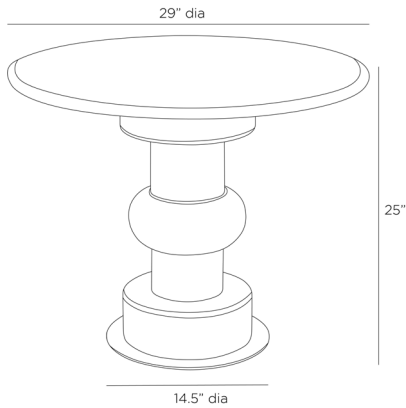

ARTERIOS

DEVITO END TABLE

FEI21
H: 25 IN, Dia: 29.00 IN
Ebony
Contract Recommendations: Natural stone requires periodic sealing

Adding a playful twist to a traditional William and Mary turned leg, this updated end table pairs an ebony oak wood pedestal with a circular top of white sandblasted marble. A bronze-plated iron base anchors the exaggerated proportions. Marble will vary.

APPEARANCE

Material	Iron, Marble, Wood
Material Type	Oak, Sandblasted
Finish	Bronze, Ebony
Finish Will Vary	true
Top Coat/Sealant	true

DIMENSIONS

Foot Print	Dia: 14.50 IN
Table Top	H: 1.5 IN, Dia: 29.00 IN
Clearance	23.5"
Diagonal Dimension	38.5 IN