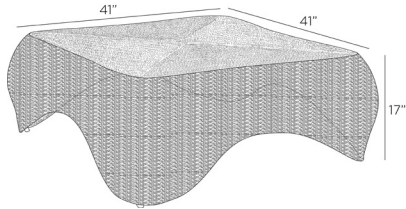

ARTERIO RS

DEWALT COCKTAIL TABLE

FCS10
H: 17 IN, W: 41 IN, D: 41 IN
Graphite
Contract Suitable As Is

Formed of galvanized iron in a graphite shade, this table plays with transparency in an intriguing fashion. Designed to undulate around the entire structure, its webbed texture recalls the curves of a transparent jellyfish.

APPEARANCE

Material	Iron
Material Type	Galvanized
Top Coat/Sealant	false

DIMENSIONS

Foot Print	W: 41 IN, D: 41 IN
Bevel	
Clearance	7.5"
Diagonal Dimension	44.5 IN

SHIPPING

Shipping Requirements	TruckShip
Product Weight	79.4 LBS
Gross Weight 1	100.53 LBS
Shipping Box 1	H: 20 IN, L: 48 IN, W: 48 IN