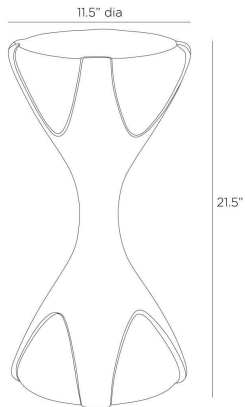

DEWEY OUTDOOR DRINK TABLE

FAS08
H: 21.5 IN, Dia: 11.50 IN
Ivory

Traditional clawfoot motifs are updated in an ivory outdoor drink table. Crafted of concrete composite in an hourglass silhouette, this sturdy style mixes smooth and textural surfaces with claw-like cutout details at the base.

APPEARANCE

Material	Concrete Composite
Finish	Ivory
Top Coat/Sealant	Yes

DIMENSIONS

Foot Print	Dia: 11.50 IN
------------	---------------

SHIPPING

Product Weight	28.2 lbs
Gross Weight 1	26.46 lbs
Shipping Box 1	H: 26.57 IN, L: 16.53 IN, W: 16.53 IN