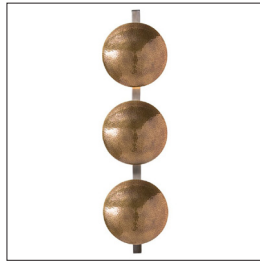

ARTERIOS

DIESEL SCONCE

42080
H: 32 IN, W: 9 IN, D: 4 IN
Vintage Brass
Contract Suitable As Is

A natural iron flat bar anchors three vintage brass hammered plates in this six-light sconce. Each disc conceals two sockets, so light will emanate evenly from each side. Mount across the top of a mirror in the powder room or on either side of a mirror in the hallway.

APPEARANCE

Material	Brass, Iron
Finish	Antique Brass, Natural
Finish Will Vary	true
Top Coat/Sealant	true

DIMENSIONS

Center Of Mount From Btm	16 IN
Backplate	Dia: 6.00 IN, D: 1 IN
Mount	Dia: 4.00 IN

WIRING