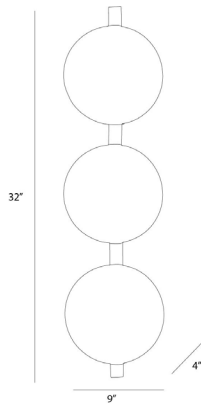

ARTERIOS

DIESEL SCONCE

42080
H: 32 IN, W: 9 IN, D: 4 IN
Vintage Brass
Contract Suitable As Is

A natural iron flat bar anchors three vintage brass hammered plates in this six-light sconce. Each disc conceals two sockets, so light will emanate evenly from each side. Mount across the top of a mirror in the powder room or on either side of a mirror in the hallway.

APPEARANCE

Material	Brass, Iron
Finish	Antique Brass, Natural
Finish Will Vary	true
Top Coat/Sealant	true

DIMENSIONS

Center Of Mount From Btm	16 IN
Backplate	Dia: 6.00 IN, D: 1 IN
Mount	Dia: 4.00 IN

WIRING

Rating	Indoor Only
Cord	1 FT, Clear/Silver, SVT
Socket	6, Type A- E26 Keyless
Maximum Watt	25
Voltage	110-120 V

CERTIFICATIONS

Certifications	Mexico United States, Canada
----------------	---------------------------------

COMPLIANCY

UL/ETL	Yes
RoHS	true

SHIPPING

Product Weight	6 LBS
Gross Weight 1	13 LBS
Shipping Box 1	H: 8 IN, L: 32 IN, W: 10 IN

ADDITIONAL INFO

Features	ADA
----------	-----

CONTRACT

Contract Suitable	true
-------------------	------