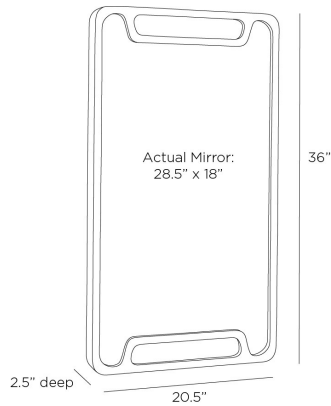

## DODGER MIRROR

WMI49  
H: 36 IN, W: 20.5 IN, D: 2.5 IN  
Vintage Brass  
Contract Suitable As Is

Crafted of vintage brass plating, our loop powder mirror is an introverted shape to pair with extroverted wall accessories. The peek-through iron frame is able to hang vertically or horizontally, with a cleat attachment for secure hanging.

### DIMENSIONS

Mirror Size H: 29 IN, W: 18 IN