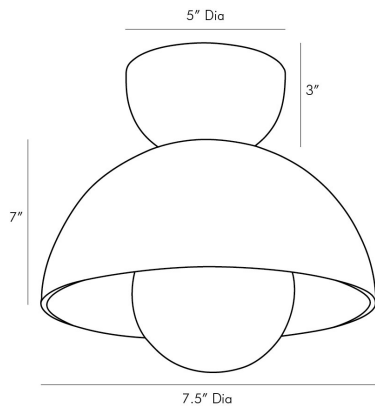

ARTERIOS

DONLEY FLUSH MOUNT

49386
H: 10 IN, Dia: 7.50 IN
Bronze
Contract Suitable As Is

Simple yet stunning. Polished yet practical. The Donely unifies simple geometric shapes and refined materials to create a fixture fit for small spaces. An inverted steel bronze dome canopy rests atop an opal glass dome shade that houses an oversized bulb. When illuminated opal glass swirls dance along the surface. Great for bringing light to a hallway or spaces with lower ceilings. Damp-rated, although limited covered out-

APPEARANCE

Material	Glass, Steel
Finish	Bronze, Opal
Finish Will Vary	true
Top Coat/Sealant	false

DIMENSIONS

Pendant	H: 7 IN, Dia: 7.50 IN
Minimum Hanging Height	10 IN
Maximum Hanging Height	10 IN
Canopy	H: 3 IN, Dia: 5.00 IN

WIRING

Rating	Damp
Cord	1.5 FT, Black/White, SVT
Socket	1, Type A- E26 Other
Photographed Bulb	3" Frosted Globe Bulb
Maximum Watt	60
Voltage	110-120 V

CERTIFICATIONS

Certifications	Mexico United States, Canada
----------------	---------------------------------

COMPLIANCY

UL/ETL	Yes
RoHS	true

SHIPPING

Product Weight	4.5 LBS
Gross Weight 1	8.9 LBS
Shipping Box 1	H: 12.8 IN, L: 12.8 IN, W: 12.8 IN

CONTRACT

Contract Suitable	true
-------------------	------