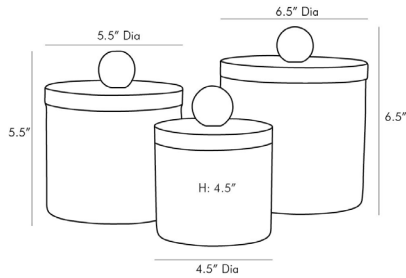

ARTERIOS

DORA CONTAINERS, SET OF 3

4787

White

Contract Suitable As Is

A lesson in mixed materials and simple geometrics this set of containers combines natural white hide with clear acrylic lids to create three functional vessels. The inside is lined with gray suede to add a slightly more upscale element to its already refined form while the circular toppers add a dynamic visual to its functionality. Great for storing grooming products atop a vanity or in a powder room. Hide may vary.

APPEARANCE

Material	Acrylic, Hide, Suede
Finish	Clear, Gray
Finish Will Vary	true
Top Coat/Sealant	false

SHIPPING

Product Weight	5.5 LBS
Gross Weight 1	11.5 LBS
Shipping Box 1	H: 11 IN, L: 21 IN, W: 8 IN