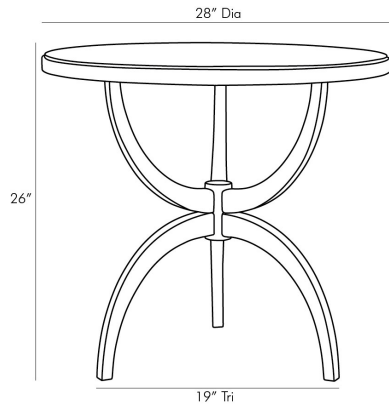

ARTERIOS

DOREY END TABLE

5607

H: 26 IN, Dia: 28.00 IN

Smoke

Contract Recommendations: Adding a lacquer coating provides additional pro-

This end table draws inspiration from the swooping lines of diamond prong settings that oh-so-elegantly present those faceted crystal structures. Crafted from solid oak and oak veneer in a smoke finish lending a sultry sensibility to its exquisite form and organic composition this piece delivers stylish stability that is unmatched. A functional accent that works in a variety of settings.

APPEARANCE

| | |
|------------------|-------|
| Material | Oak |
| Finish | Smoke |
| Finish Will Vary | true |
| Top Coat/Sealant | false |

DIMENSIONS

| | |
|------------|--------------------------|
| Foot Print | W: 19 IN, D: 19 IN |
| Table Top | H: 1.5 IN, Dia: 28.00 IN |

SHIPPING

| | |
|----------------|------------------------------------|
| Product Weight | 24 LBS |
| Gross Weight 1 | 39.5 LBS |
| Shipping Box 1 | H: 27.2 IN, L: 27.2 IN, W: 30.8 IN |

CONTRACT

| | |
|-------------------|-------|
| Contract Suitable | false |
|-------------------|-------|