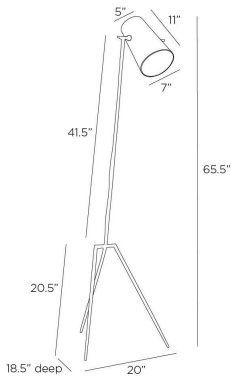

ARTERIOS

DRAPER FLOOR LAMP

PFI09

H: 65.5 IN, W: 20 IN, D: 23 IN,
Textured Blackened, Iron
Contract Suitable As Is

The classic mid-century tripod lamp is sized up for the spotlight in our directional Draper. A sleek frame of textured, blackened iron is topped with a hand-hammered antique brass shade that brings out the deeper tones of the metal. Black cloth cord.

APPEARENCE

Material	Iron, Steel
Material Type	Textured
Finish	Blackened, Hammered
Top Coat/Sealant	Antique Brass
	No

DIMENSIONS

Base	H: 20.5 IN, W: 20 IN, D: 18.5 IN
Body	H: 41.5 IN, Dia: 1.00 IN
Foot Print	W: 20 IN, D: 18.5 IN
Neck	H: 1 IN, Dia: 0.50 IN
Shade Bottom	Dia: 7.00 IN
Shade Side	H: 11 IN
Shade Top	Dia: 5.00 IN

WIRING

Rating	Indoor Only
Tilt Test	10 Degrees - AU
Cord	12 FT, Exits Neck, Black Cloth, SPT-2
Socket	1, Type A - E26
Switch	On Line- Foot Switch, On/Off Foot Switch
Maximum Watt	60
Voltage	110-120 V

CERTIFICATIONS

Certifications	Mexico, United Arab Emirates, United Kingdom, United States, Canada, Australia, China
----------------	---

COMPLIANCY

UL/ETL	Yes
CB	Yes
RoHS	Yes

SHIPPING

Product Weight	16 lbs
Gross Weight 1	26.5 lbs
Shipping Box 1	H: 43.31 IN, L: 24.41 IN, W: 20.87 IN