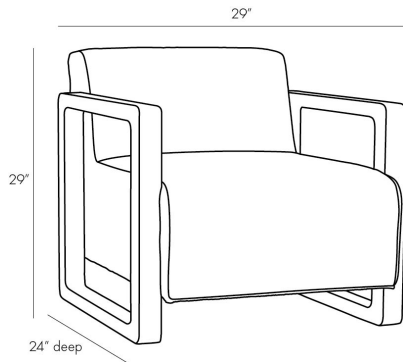

## DURAN CHAIR FIELDSTONE GREY LINEN SMOKE

JAY JEFFERS

DJ8079

H: 27 IN, W: 29 IN, D: 32 IN

Fieldstone Gray Linen, Smoke

Contract Suitable As Is

The Duran chair is simple, elegant and strong. The deep seat, upholstered in a fieldstone grey linen, is complemented by a curved shelter frame featuring a beautifully cerused smoke gray wood finish. Its versatile style allows this piece to function in both formal and casual settings.

### DIMENSIONS

Arm	H: 23.5 IN, W: 2.5 IN
Foot Print	W: 29 IN, D: 32 IN
Seat	W: 24.5 IN, D: 23.5 IN
Seat Height	16 IN
Seat	W: 24.5 IN, D: 23.5 IN
Yardage To Reupholster	6