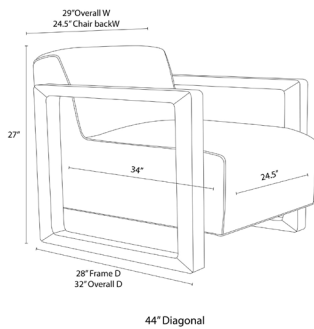

ARTERIOS

DURAN CHAIR FOSSIL TWEED BLACK CERUSED

JAY JEFFERS

DJ8070

H: 27 IN, W: 29 IN, D: 32 IN

Fossil Tweed, Black Cerused

Contract Suitable As Is

The Duran Chair is simple, elegant and strong. The deep seat is complemented by a curved shelter frame featuring a beautifully cerused black wood. Covered in Fossil Tweed.

APPEARANCE

Material	Top Grain Aniline Leather, Tweed, Wood
Material Type	Welting
Finish	Black Cerused, Graphite
Top Coat/Sealant	false

DIMENSIONS

Arm	H: 23.5 IN, W: 2.5 IN
Foot Print	W: 29 IN, D: 32 IN
Seat	W: 24 IN, D: 23.5 IN
Seat Height	16 IN
Seat	W: 24 IN, D: 23.5 IN
Yardage To Reupholster	6