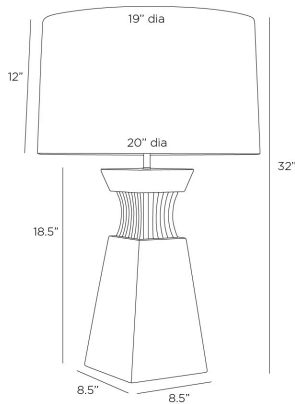

ARTERIOS

DYNASTY LAMP

PTC47-SH050
H: 32 IN, Dia: 20.00 IN
Ivory, Ricestone
Contract Suitable As Is

Classical in origin, our ivory ricestone lamp resembles a Greek pillar. Modernizing sacred geometry, a grooved inset of graphite grey contrasting stone accents the cinched silhouette. Antique brass hardware and drum shade of off-white microfiber. Finish will vary.

APPEARANCE

Material	Cotton, Microfiber, Ricestone, Steel
Finish	Antique Brass, Graphite, Off-White
Finish Will Vary	true
Top Coat/Sealant	false
Finial Description	Antique brass sphere
Finial Dimension	1" Dia

DIMENSIONS

Shade	Top: 19.00 IN, Dia: 20.00 IN, Side: 12 IN
Body	H: 18.5 IN, Dia: 8.50 IN
Neck	H: 2 IN, Dia: 0.50 IN
Foot Print	Dia: 8.50 IN
Harp	9.5 IN

WIRING

Rating	Indoor Only
Tilt Test	10 Degrees - AU
Cord	8 FT, Back of Lamp Base, SPT-2, Taupe Fabric
Socket	1, Antique Brass, Type A - E26
Switch	3-Way Rotary, At Socket
Maximum Watt	150
Voltage	110-120 V

COMPLIANCY

RoHS	true
------	------

SHIPPING

Product Weight	28.3 LBS
Gross Weight 1	30 LBS
Gross Weight 2	5 LBS
Shipping Box 1	H: 28.2 IN, L: 13 IN, W: 13 IN
Shipping Box 2	H: 30 IN, L: 21.3 IN, W: 21.3 IN