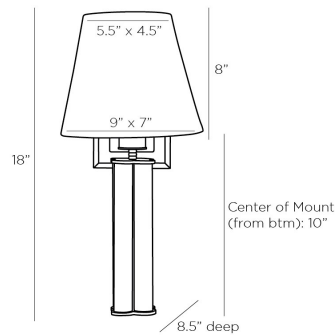

ARTERIOS

ECKART SCONCE

JAY JEFFERS

DJ49002-628
H: 18 IN, W: 9 IN, D: 8.5 IN
Pewter
Contract Suitable As Is

There is strength in simplicity. The clear glass rods are capped in pewter with a matching pewter shade. This sexy sconce is perfect for any bathroom or hallway. A piece of jewelry for your walls.

APPEARANCE

Material	Pewter
Finish	Cotton, Glass, Iron, Linen
Top Coat/Sealant	Clear, Off-White, Pewter
	true

DIMENSIONS

Center Of Mount From Btm	10 IN
Shade	Top: 4.5 IN, Top: 5.5 IN, D: 7 IN, W: 9 IN, Side: 8 IN
Backplate	H: 6 IN, W: 5 IN, D: 1 IN
Mount	H: 5.5 IN, W: 4.5 IN

WIRING

Rating	Damp
Cord	1 FT, Black/White, SVT
Socket	1, Type A - E26
Maximum Watt	60
Voltage	110-120 V

COMPLIANCY

RoHS	true
------	------

SHIPPING

Product Weight	5.5 LBS
Gross Weight 1	8.3 LBS
Gross Weight 2	5 LBS
Shipping Box 1	H: 9.4 IN, L: 18.1 IN, W: 14.6 IN
Shipping Box 2	H: 10 IN, L: 11 IN, W: 9 IN