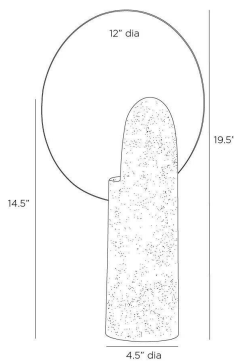

# ARTERIO RS

## ECLIPSE LAMP

PTC42

H: 19.5 IN, Dia: 12.00 IN  
Sand, Faux Travertine

The luminous shimmer of antique brass creates a halo effect behind a rounded base of sand faux travertine. Its rounded intersection is soothing yet captivating, while the natural voids, veining, and color variants in the stone make this lamp a statement piece. Finish will vary.

### DIMENSIONS

Body	H: 14.5 IN, Dia: 4.50 IN
Foot Print	Dia: 4.50 IN
Shade	Dia: 12 IN

### SHIPPING

Product Weight	10 lbs
Gross Weight 1	12 lbs
Shipping Box 1	H: 11.5 IN, L: 6 IN, W: 19.75 IN