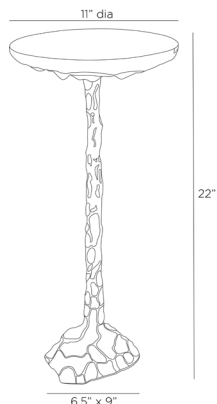

ARTERIOS

EDGEMONT DRINK TABLE

FA112

H: 22 IN, Dia: 11.00 IN

Bronze

Contract Recommendations: Adding a lacquer coating provides additional protection

The simple form of our drink table is enhanced with an irregular cast aluminum texture. Inspired by a Giacometti sculpture, this functional art piece's bronze finish and rough-hewn base add a modernist accent to any space. Finish will vary.

APPEARANCE

Material	Aluminum
Material Type	Cast
Finish Will Vary	true
Top Coat/Sealant	true

DIMENSIONS

Foot Print	W: 6.5 IN, D: 9 IN
Leg	H: 17.5 IN, Dia: 1.50
Table Top	H: 2.5 IN, Dia: 11.00 IN
Bevel	Yes
Bevel Size	1"
Clearance	20.5"
Diagonal Dimension	23.5 IN

SHIPPING

Product Weight	10.5 LBS
Gross Weight 1	15.44 LBS
Shipping Box 1	H: 15 IN, L: 15 IN, W: 27 IN

CONTRACT

Contract Suitable	Adding a lacquer coating provides additional protection
-------------------	---