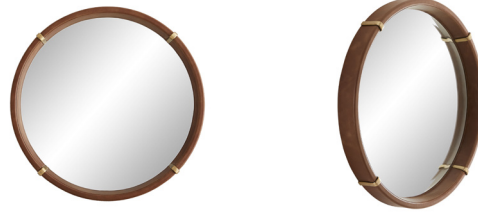

ARTERIOS

EDMUND MIRROR

4846
Dia: 30.00 IN, D: 3.5 IN
Brown Leather
Contract Suitable As Is

The simple sphere design of this brown leather-wrapped mirror delivers a rustic aesthetic to a wall space. Solid antique brass pieces cuff the natural frame which surrounds beveled glass recalling the artistry of vintage watch bands. Opulent yet austere this mirror delivers a classic and masculine appeal to any room. Features a security cleat attachment. finish will vary.

APPEARANCE

Material	Brass, Leather, Mirror
Finish	Antique Brass, Brown, Plain
Finish Will Vary	true
Top Coat/Sealant	false

DIMENSIONS

Mirror Size	Dia: 27.00 IN
-------------	---------------

SHIPPING

Product Weight	29.5 LBS
Gross Weight 1	41 LBS
Shipping Box 1	H: 34 IN, L: 34 IN, W: 5 IN