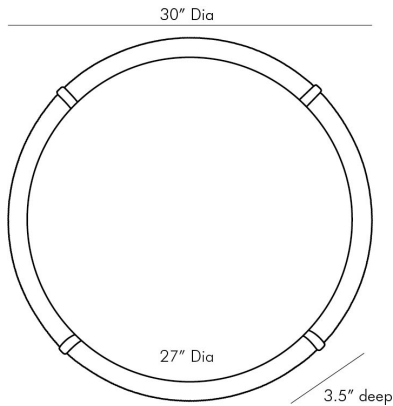

ARTERIOS

EDMUND MIRROR

4846
Dia: 30.00 IN, D: 3.5 IN
Brown Leather
Contract Suitable As Is

The simple sphere design of this brown leather-wrapped mirror delivers a rustic aesthetic to a wall space. Solid antique brass pieces cuff the natural frame which surrounds beveled glass recalling the artistry of vintage watch bands. Opulent yet austere this mirror delivers a classic and masculine appeal to any room. Features a security cleat attachment. finish will vary.

APPEARANCE

Material	Brass, Leather, Mirror
Finish	Antique Brass, Brown, Plain
Finish Will Vary	true
Top Coat/Sealant	false

DIMENSIONS

Mirror Size	Dia: 27.00 IN
-------------	---------------

SHIPPING

Product Weight	29.5 LBS
Gross Weight 1	41 LBS
Shipping Box 1	H: 34 IN, L: 34 IN, W: 5 IN

ADDITIONAL INFO

Hanger Position	Vertical Only
Hanger Type	Security Cleat

CONTRACT

Contract Suitable	true
-------------------	------