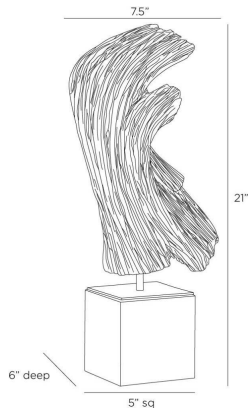

ARTERIO RS

EDRIS SCULPTURE

ASC20
H: 21 IN, W: 7.5 IN, D: 6 IN,
Ebony
Contract Suitable As Is

A sinuous resin form of ebony faux wood is cast to resemble natural driftwood. Designed with a swooping form that reflects movement, this eye-catching accent for the table is mounted on an antique brass steel plate resting upon a crystal-clear base.

APPEARENCE

Material	Resin, Steel, Crystal
Finish	Ebony, Antique Brass, Clear
Top Coat/Sealant	Yes

DIMENSIONS

Foot Print	W: 5 IN, D: 5 IN
------------	------------------

SHIPPING

Product Weight	17.1 lbs
Gross Weight 1	20.3 lbs
Shipping Box 1	H: 14.4 IN, L: 10.6 IN, W: 25.4 IN