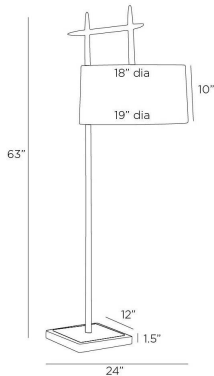

ARTERIOS

EILEEN FLOOR LAMP

PFI10-SH053

H: 63 IN, W: 24 IN, D: 12 IN,
Hammered Blackened, Iron

Intersecting spears of hammered blackened iron suspend an off-white linen drum shade with aplomb. Mounted on an elegant square base of white marble, this low-task lamp is ideal for illuminating a lounge area or dim corner with style. Clear silver cord.

APPEARANCE

Material	Iron, Marble, Linen, Cotton
Material Type	Hammered
Finish	Blackened Iron, White, Off-White
Top Coat/Sealant	No

DIMENSIONS

Base	H: 1.5 IN, W: 12 IN, D: 12 IN
Body	H: 61 IN, W: 12 IN, D: 1 IN
Foot Print	W: 12 IN, D: 12 IN
Shade Bottom	Dia: 19.00 IN
Shade Side	H: 10 IN
Shade Top	Dia: 18.00 IN

WIRING

Rating	Indoor Only
Tilt Test	10 Degrees - AU
Cord	12 FT, Back of Lamp Base, Clear/Silver, SPT-2
Socket	1, Type A- E26 Uno
Switch	On Line- Foot Switch, On/Off Foot Switch
Maximum Watt	60
Voltage	110-120 V

CERTIFICATIONS

Certifications	Mexico, United Arab Emirates, United Kingdom, United States, Canada, Australia
----------------	--

COMPLIANCY

UL/ETL	Yes
CB	Yes
RoHS	Yes

SHIPPING

Product Weight	34 lbs
Gross Weight 1	44 lbs
Gross Weight 2	5 lbs
Shipping Box 1	H: 67 IN, L: 30 IN, W: 21.25 IN
Shipping Box 2	H: 33.86 IN, L: 20.47 IN, W: 20.47 IN