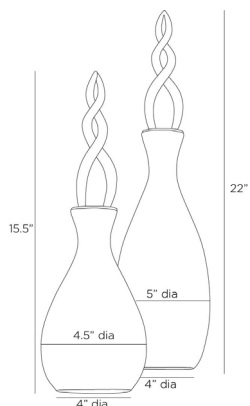

ARTERIOS

ELIXIR DECANTERS, SET OF 2

ARI12

Smoke Luster

Contract Suitable As Is

A pair of smoke-luster glass decanters is a dynamic addition to any tabletop tableau. Jewelry-inspired vintage brass stoppers twist and spiral upwards, mimicking a calming plume of smoke from burning incense.

APPEARANCE

Material	Brass, Glass
Material Type	Luster
Finish	Vintage Brass
Top Coat/Sealant	true

DIMENSIONS

	1.5
Foot Print Large	W: 4 IN, Dia: 4.00 IN, D: 4 IN
Foot Print Small	W: 4 IN, Dia: 4.00 IN, D: 4 IN
Large Set Opening	1.50
Small Set Opening	1.50

SHIPPING

Product Weight	2.2 LBS
Gross Weight 1	15.5 LBS
Shipping Box 1	H: 14.63 IN, L: 13.38 IN, W: 15.5 IN

ADDITIONAL INFO

Features	Food Safe

CONTRACT

Contract Suitable	true