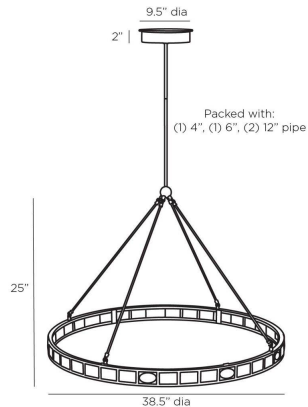

ARTERIO RS

EMPIRE CHANDELIER

LAURA KIRAR

GKDLC01

H: 31 IN, Dia: 38.50 IN

Antique Brass, Iron

As part of the Empire series of objects: this antique brass chandelier created of iron and glass uses the ideas of origami and geometry as a kind of mystical decorative language conjuring up both treasures of the past and the future. These are the jewelry of the collection, a precise and polished counterbalance to the more hand-hewn objects.

APPEARANCE

Material	Iron, Glass
Finish	Antique Brass, Clear
Top Coat/Sealant	Yes

DIMENSIONS

Canopy	H: 2 IN, Dia: 9.50 IN
Chandelier	H: 25 IN, Dia: 38.50 IN
Minimum Hanging	H: 31 IN
Max Hanging Height	61 in

REPLACEMENT PARTS

Replacement Part 1	PIPE-513
Replacement Part 1 Dim	(1) 4", (1) 6", (1) 12"

CONTRACT

Contract Suitable	Yes
-------------------	-----