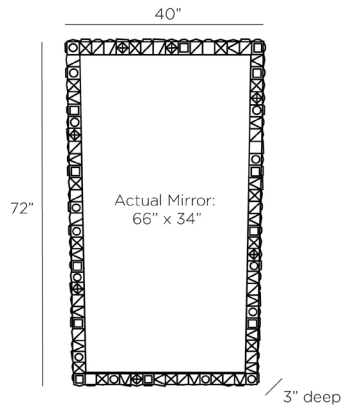

## EMPIRE FLOOR MIRROR

LAURA KIRAR

GKWM101

H: 72 IN, W: 40 IN, D: 3 IN

Antique Brass, Cast Aluminum

Contract Suitable As Is

As part of The Empire series of objects: this antique brass mirror created of cast aluminum uses the ideas of origami and geometry as a kind of mystical decorative language conjuring up both treasures of the past and the future. These are the jewelry of the collection, a precise and polished counterbalance to the more hand-hewn objects. Finish will vary.

### DIMENSIONS

Mirror Size	H: 66 IN, W: 34 IN
-------------	--------------------

### ADDITIONAL INFO

Features	T-Screw Hardware Included
Hanger Position	All Four Directions
Hanger Type	Security Cleat
Hanger Size	30", 50"