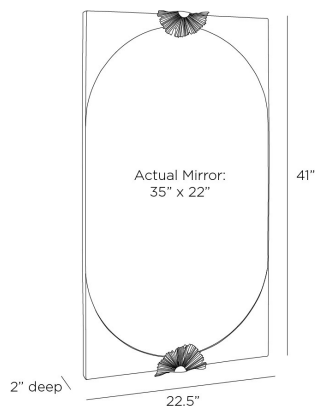

ARTERIOS

ENVY MIRROR

WMI44
H: 41 IN, W: 22.5 IN, D: 2 IN
Antique Brass
Contract Suitable As Is

Clean, contemporary forms and intriguing materials inform the sleek Envy. Framed in antique brass iron and adorned with ebony mango wood and sculptural antique brass elements reminiscent of a ginkgo leaf, this style can be hung horizontally or vertically. Cleat at the back for secure display.

APPEARANCE

Material Brass, Iron, Mango Wood
Finish Antique Brass, Ebony
Top Coat/Sealant false

DIMENSIONS

Mirror Size H: 35 IN, W: 22 IN

SHIPPING

Shipping Requirements TruckShip
Product Weight 48.5 LBS
Gross Weight 1 91.5 LBS
Shipping Box 1 H: 45 IN, L: 27 IN, W: 7 IN

ADDITIONAL INFO

Features T-Screw Hardware Included
Hanger Position Vertical & Horizontal
Hanger Type Security Cleat
Hanger Size 18", 24"

CONTRACT

Contract Suitable true