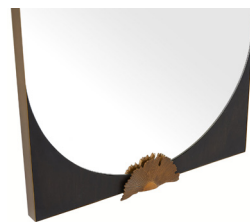

ARTERIOS

ENVY MIRROR

WMI44
H: 41 IN, W: 22.5 IN, D: 2 IN
Antique Brass
Contract Suitable As Is

Clean, contemporary forms and intriguing materials inform the sleek Envy. Framed in antique brass iron and adorned with ebony mango wood and sculptural antique brass elements reminiscent of a ginkgo leaf, this style can be hung horizontally or vertically. Cleat at the back for secure display.

APPEARANCE

Material Brass, Iron, Mango Wood
Finish Antique Brass, Ebony
Top Coat/Sealant false

DIMENSIONS

Mirror Size H: 35 IN, W: 22 IN

SHIPPING

Shipping Requirements TruckShip
Product Weight 48.5 LBS
Gross Weight 1 91.5 LBS
Shipping Box 1 H: 45 IN, L: 27 IN, W: 7 IN

ADDITIONAL INFO

Features T-Screw Hardware Included
Hanger Position Vertical & Horizontal
Hanger Type Security Cleat
Hanger Size 18", 24"

CONTRACT

Contract Suitable true