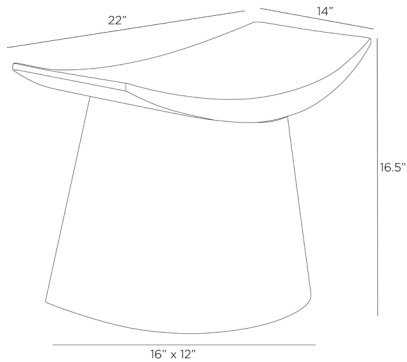

ENYA OUTDOOR STOOL

FOS03
H: 16.5 IN, W: 22 IN, D: 14 IN
Stonewashed
Contract Suitable As Is

Influenced by a soothing Japanese aesthetic, a wing-like stool adds a ceremonial feel to any outdoor seating area. A putty concrete composite seat balances on a hollow arched base for an airy appearance.

APPEARANCE

Material Concrete Composite
Top Coat/Sealant false

DIMENSIONS

Foot Print W: 16 IN, D: 12 IN
Seat W: 22 IN, D: 14 IN
Seat Height 14.5 IN
Seat W: 22 IN, D: 14 IN
Clearance 12.5"
Diagonal Dimension 27.5 IN

SHIPPING

Shipping Requirements TruckShip
Product Weight 62.3 LBS
Gross Weight 1 77.16 LBS
Shipping Box 1 H: 20.5 IN, L: 26 IN, W: 18 IN

ADDITIONAL INFO

Leg Or Foot Application Non-Adjustable Rubber Pads

CONTRACT