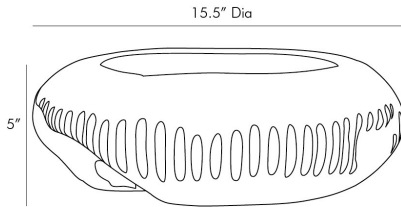

ARTERIO S

ERIE CENTERPIECE

5579

H: 5 IN, Dia: 15.50 IN

Ebony

Contract Suitable As Is

Natural teak root is unearthed to create this unique centerpiece inspired by bowls found in Indonesia. Proudly showcased on a matching teak platform a disk-like surface is accented with hand-carved details that deliver a textural quality to its rich ebony finish. Natural grains trace the surface intensifying its striking aesthetic. Great for adding a touch of drama to a tabletop. Finish and shape may vary.

APPEARANCE

Material	Teak Root
Finish Will Vary	true
Top Coat/Sealant	false

DIMENSIONS

Foot Print	Dia: 12.00 IN
------------	---------------

SHIPPING

Gross Weight 1	17.6 LBS
Shipping Box 1	H: 16.2 IN, L: 16.2 IN, W: 4.4 IN