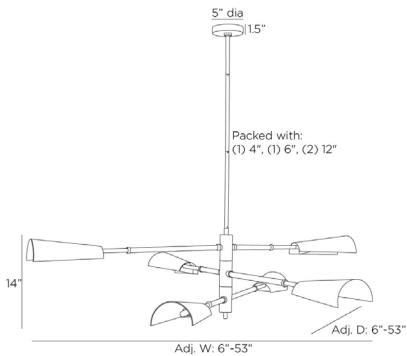

## ESTEVAN CHANDELIER

DLC26  
H: 47 IN, W: 53 IN, D: 6 IN  
English Bronze  
Contract Suitable As Is

Both masculine and modern, the English bronze-plated steel Estevan adds hint of industrial Americana to any setting. We suspended sextet of graphite leather-wrapped shades from a slim english bronze arm to allow adjustable, multi-directional illumination. Finish will vary.

### DIMENSIONS

	10.5
Chandelier	H: 14 IN, W: 53 IN, Dia: 5.00 IN, D: 53 IN
Minimum Hanging Height	47 IN
Maximum Hanging Height	77 IN
Canopy	H: 1.5 IN, Dia: 5.00 IN

### WIRING

Rating	Damp
Suggested Bulb Type	LED ONLY
Cord	10 FT, Clear/Silver, SVT
Socket	6, Type B - E12
Photographed Bulb	Small Clear Tubular Bulb
Maximum Watt	4
Voltage	110-120 V

### REPLACEMENT PARTS

Replacement Part 1	PIPE-488
Replacement Part 1 Dim	(1) 4", (1) 6", (1) 12"
Replacement Part 2	CANOPY-585
Replacement Part 2 Dim	1.5" x 5"