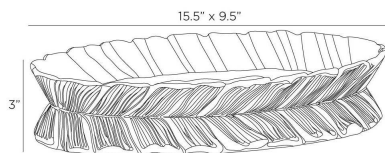

# ARTERIOS

## FAITH CENTERPIECE

ATE02

H: 3 IN, W: 15.5 IN, D: 9.5 IN,  
Ice Reactive

Contract Suitable As Is

Resembling gathered leaves or feathers; the layered shapes of this porcelain centerpiece draw the eye with the illusion of subtle movement. An ice-reactive glaze highlights every detail with textural definition. Finish will vary.

### DIMENSIONS

Foot Print	W: 15.5 IN, D: 9.5 IN
------------	-----------------------