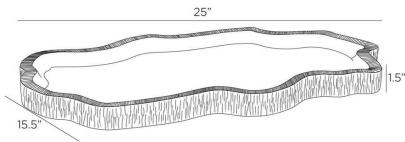

ARTERIOURS

FALLON TRAY

AYC02
H: 1.5 IN, W: 25 IN, D: 15.5 IN,
Ivory

This shallow tray, cast from ivory riverstone composite, recalls the flowing and rippling shapes found in natural cave formations. Finish will vary.

APPEARANCE

Material	Riverstone
Material Type	Composite
Finish	Ivory
Finish Will Vary	Yes
Top Coat/Sealant	Yes

DIMENSIONS

Foot Print	W: 25 IN, D: 15.5 IN
------------	----------------------

SHIPPING

Product Weight	19 lbs
Gross Weight 1	20.5 lbs
Shipping Box 1	H: 30.5 IN, L: 20 IN, W: 5 IN