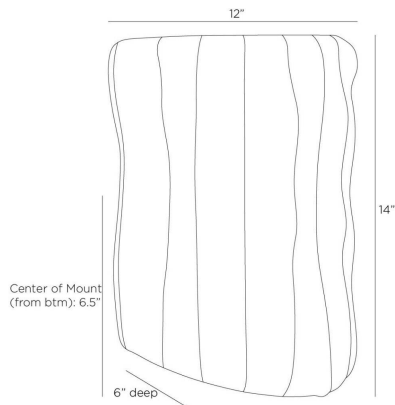

ARTERIO RS

FAMOSO SCONCE

DWC58
H: 14 IN, W: 12 IN, D: 6 IN,
Ivory
Contract Suitable As Is

Faux ivory vellum is stretched over a ribbed framework of antique brass-plated steel to form a curvaceous sconce. The simple yet gestural form allows illumination to take center stage. Damp-rated, although limited covered outdoor areas may affect finish. Finish will vary.

APPEARANCE

Material	Faux Vellum, Steel
Finish	Ivory, Antique Brass
Finish Will Vary	Yes
Top Coat/Sealant	Yes

DIMENSIONS

Backplate	H: 9 IN, W: 4.5 IN, D: 0.5 IN
Mount	Dia: 4.00 IN
Center Of Mount From Btm Height	6.5 in

WIRING

Rating	Damp
Cord	0.5 FT, Black/White, SVT
Socket	2, Type B - E12
Maximum Watt	25
Voltage	110-120 V

COMPLIANCY

RoHS	Yes
------	-----

SHIPPING

Product Weight	2.3 lbs
Gross Weight 1	4 lbs
Shipping Box 1	H: 14.17 IN, L: 7.28 IN, W: 16.54 IN