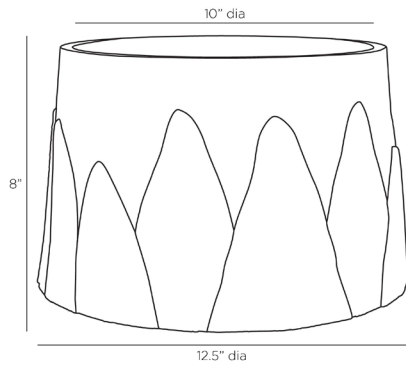

## FEATHER TALL CENTERPIECE

LAURA KIRAR

GKATC01

H: 8 IN, Dia: 12.50 IN

Ivory, Riverstone

Contract Suitable As Is

This tall ivory riverstone composite Feather Tall Centerpiece is meant to be used as a foundation for the natural landscape of the table, hold a small pool of water, flower petals and leaves that drape. Finish will vary.

### DIMENSIONS

Foot Print	Dia: 12.50 IN
Opening	H: 6, Dia: 10.00