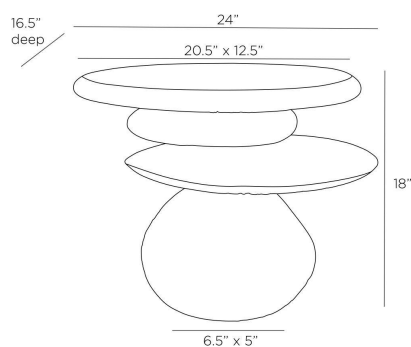

## FELICIA OUTDOOR ACCENT TABLE

FAST3  
H: 18 IN, W: 24 IN, D: 16.5 IN,  
Ivory

Our table's gravity-defying form, inspired by stacking stones is reminiscent of the sculptures of Andy Goldsworthy. The heavily veined texture highlights an evocative form cast from ivory concrete composite.

### DIMENSIONS

Foot Print	W: 6.5 IN, D: 5 IN
Table Top	H: 1.5 IN, W: 20.5 IN, D: 12.5 IN
Clearance	16.5 IN