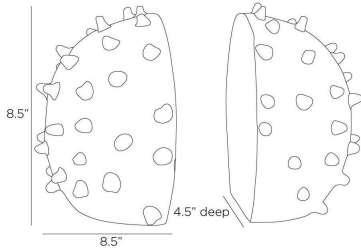

# ARTERIO RS

## FENWICK BOOKENDS

ATI06

H: 8.5 IN, W: 8.5 IN, D: 4.5 IN,

Dark Antique Brass

Contract Suitable As Is

The rounded silhouette of the puffer fish gives our Fenwick bookends their textural form. Cast of aluminum and plated in dark antique brass, this marine-life-influenced set recalls a found object or ancient relic. Stage them on a bookshelf or style them as sculptures. Finish will vary.

### DIMENSIONS

Foot Print	W: 5 IN, D: 3 IN
------------	------------------

### SHIPPING

Product Weight	7.5 lbs
Gross Weight 1	9.25 lbs
Shipping Box 1	H: 8.5 IN, L: 11 IN, W: 12 IN