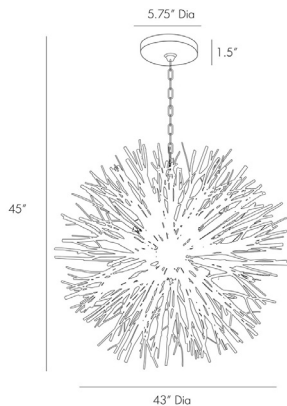

ARTERIOS

FINCH CHANDELIER

89560
H: 45 IN, Dia: 43.00 IN
Natural Stained Wood, Natural Iron
Contract Suitable As Is

An eight-light chandelier with natural wood branches growing out from an iron center. This organic version of the starburst motif will cast beautiful shadows in whatever room you put it. Wood finish will vary. Additional chain available (CHN-128).

APPEARANCE

Material	Iron, Wood
Finish	Natural, Natural Iron
Finish Will Vary	true
Top Coat/Sealant	false

DIMENSIONS

Chandelier	H: 43 IN, Dia: 43.00 IN
Minimum Hanging Height	45 IN
Maximum Hanging Height	81 IN
Canopy	H: 1.5 IN, Dia: 5.75 IN

WIRING

Rating	Indoor Only
Cord	7.5 FT, Clear/Silver, SVT
Socket	8, Type B=-E12 Other
Photographed Bulb	Small Clear Tubular Bulb
Maximum Watt	40
Voltage	110-120 V

CERTIFICATIONS

Certifications	Mexico Australia, EU, United Kingdom, Middle East, United States, Canada
----------------	---