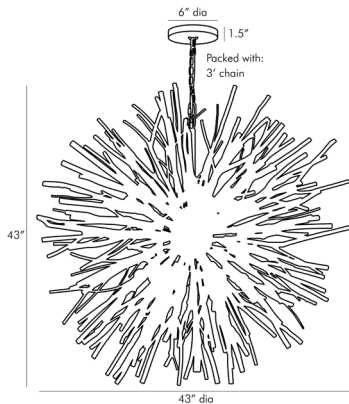

ARTERIOS

FINCH CHANDELIER

89564

H: 45 IN, Dia: 43.00 IN

Whitewash Stained Wood, White

Contract Suitable As Is

Take what you know about traditional starburst design and leave it behind. The Finch explores a more organic approach to lighting with its foundation of unconforming branches in a white wash finish that surround the concealed white steel frame. Each of the eight lights seemingly blend into the structure until they bring it to life when in use. finish will vary. Also available in natural (89560).

APPEARANCE

Material	Steel, Wood
Finish	White, White Wash
Finish Will Vary	true
Top Coat/Sealant	false

DIMENSIONS

Chandelier	H: 43 IN, Dia: 43.00 IN
Minimum Hanging Height	45 IN
Maximum Hanging Height	81 IN
Canopy	H: 1.5 IN, Dia: 6.00 IN

WIRING

Rating	Indoor Only
Cord	10 FT, Clear/Silver, SVT
Socket	8, Type B=-E12 Other
Photographed Bulb	Frosted Globe Bulb
Maximum Watt	40
Voltage	110-120 V

CERTIFICATIONS

Certifications	Mexico Australia, United States, Canada
----------------	--------------------------------------------