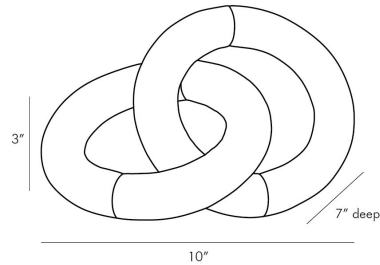

## FINNIAN SCULPTURE

4803  
H: 3 IN, W: 10 IN, D: 7 IN  
White  
Contract Suitable As Is

Artistic dualism is realized in this sculpture of simple geometrics. Hand-formed white marble is complemented by brass clad in an antique bronze finish uniting to create an interlocking design. This unique and expressive form is a multi-dimensional work of art for an entryway table or a living room console. Marble and clad may vary.

### SHIPPING

Product Weight	2.5 LBS
Gross Weight 1	5.5 LBS
Shipping Box 1	H: 9.5 IN, L: 9.5 IN, W: 10 IN