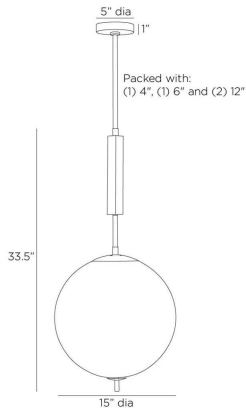

ARTERIOS

FLAGSTAFF PENDANT

DPC17

H: 38 IN, Dia: 15.00 IN

Frost Ombre

We created this architecturally inspired lamp with a subtle nod to 1970's-style modernism. A large-scale orb shade of our new frost ombre glass is balanced between English bronze-plated steel hardware, while a faceted wood cuff detail draws the eye upward. Stellar on its own, it is even more impactful when installed in multiples. Damp-rated, although limited covered outdoor areas may affect finish. Finish will vary.

APPEARANCE

Material	Glass, Steel
Finish	Frost Ombre, English Bronze
Finish Will Vary	Yes
Top Coat/Sealant	Yes

DIMENSIONS

Canopy	H: 1 IN, Dia: 5.00 IN
Globe	Dia: 15.00 IN
Pendant	H: 33.5 IN, Dia: 15.00 IN
Minimum Hanging	H: 38 IN
Max Hanging Height	68 in

WIRING

Rating	Damp
Cord	10 FT, Black/White, SVT
Socket	1, Type A - E26
Maximum Watt	60
Voltage	110-120 V

COMPLIANCY

RoHS	Yes
------	-----

SHIPPING

Product Weight	10 lbs
Gross Weight 1	12 lbs
Shipping Box 1	H: 22.44 IN, L: 17.91 IN, W: 25.6 IN

REPLACEMENT PARTS

Replacement Part 1	PIPE-488
Replacement Part 1 Dim	(1) 4", (1) 6" and (1) 12"
Replacement Part 2	CANOPY-585
Replacement Part 2 Dim	1" x 5"

CONTRACT

Contract Suitable	Yes
-------------------	-----