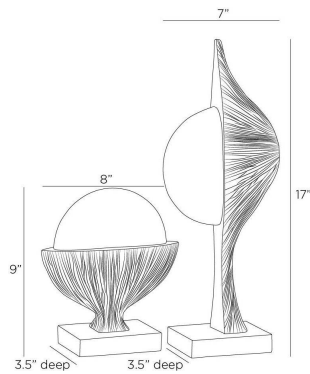

ARTERIOS

FLOJO SCULPTURES, SET OF 2

ASC27

Black

Black marble discs peek out from textural "pods" of ash-brown resin to resemble peas emerging from their shells. Each modernist inspired sculpture is anchored by a sturdy base of black marble. Finish will vary.

APPEARANCE

Material	Marble, Resin
Finish	Black, Ash Brown
Finish Will Vary	Yes
Top Coat/Sealant	Yes

DIMENSIONS

Foot Print Large	W: 7 IN, D: 3.5 IN
Foot Print Small	W: 8 IN, D: 3.5 IN
Overall Large	H: 17 IN, W: 7 IN, D: 3.5 IN
Overall Small	H: 9 IN, W: 8 IN, D: 3.5 IN

SHIPPING

Product Weight	10.9 lbs
Gross Weight 1	13.45 lbs
Shipping Box 1	H: 22.5 IN, L: 15.5 IN, W: 9 IN

CONTRACT

Contract Suitable	Yes
-------------------	-----