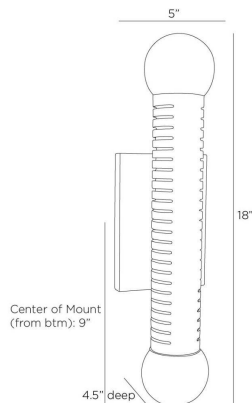

ARTERIO RS

FLUME SCONCE

DWC53
H: 18 IN, W: 5 IN, D: 4.5 IN,
Smoke
Contract Suitable As Is

Our English bronze-plated steel sconce with a pair of smoke crystal ball has a handsome machined look that is even more eye-catching when paired or tripled. Its balance of linear and round elements lends an architectural presence to a hallway or corridor, while slotted perforations allow for an enchanting bleed of light. Damp-rated, although limited covered outdoor areas may affect finish.

APPEARANCE

Material Crystal, Steel
Finish Smoke, English Bronze
Top Coat/Sealant Yes

DIMENSIONS

Backplate H: 7 IN, W: 5 IN, D: 1 IN
Crystal Dia: 4.00 IN
Mount H: 6.5 IN, W: 4.5 IN
Center Of Mount From Btm Height 9 in

WIRING

Rating Damp
Cord 0.5 FT, Black/White, SVT
Socket 2, Type B - E12
Maximum Watt 40
Voltage 110-120 V

COMPLIANCY

RoHS Yes

SHIPPING

Product Weight 7.5 lbs
Gross Weight 1 10 lbs
Shipping Box 1 H: 8.07 IN, L: 7.08 IN, W: 24.01 IN