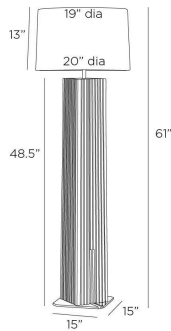

## FORTUNATA FLOOR LAMP

PFC18-SH057

H: 61 IN, Dia: 20.00 IN

Ivory, Resin

A twist on a classical Greek column adds an architecturally inspired accent to any modern space. Sculpted of ivory resin, this floor lamp is enhanced with contrast details of heritage brass-plated steel. Deco-inspired prongs anchor it securely to the square steel base. Finished with a matching finial and ivory microfiber drum shade lined in white cotton. Finish will vary.

### DIMENSIONS

Base	H: 0.25 IN, W: 15 IN, D: 15 IN
Body	H: 48.5 IN, W: 7 IN, D: 7 IN
Foot Print	W: 15 IN, D: 15 IN
Neck	H: 3 IN, Dia: 1.00 IN
Shade Bottom	Dia: 20.00 IN
Shade Side	H: 13 IN
Shade Top	Dia: 19.00 IN
Harp Size	8.5 IN

### WIRING

Rating	Indoor Only
Tilt Test	10 Degrees - AU
Cord	12 FT, Back of Lamp Base, Black Cloth, SPT-2
Socket	1, Type A - E26
Switch	At Socket, 3-Way Rotary
Maximum Watt	150
Voltage	110-120 V

### REPLACEMENT PARTS

Replacement Part 1	PFC18FIN
Replacement Part 1 Dim	1"H x 1"Dia