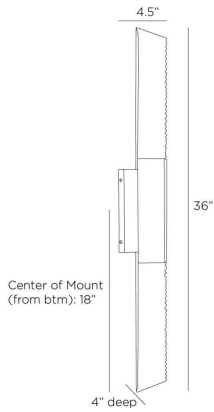

ARTERIO RS

FRANCISCO SCONCE

DWI21

H: 36 IN, W: 4.5 IN, D: 4 IN,
Burnt Iron

Contemporary mirrored architecture gets a literal edge with our burnt iron sconce. Brutalist-inspired sawtooth details are juxtaposed with a V-shaped grooved opening that allows light to highlight its blue-hued finish. Can be staged horizontally and vertically. Damp-rated, although limited covered outdoor areas may affect finish. Finish will vary.

APPEARANCE

Material	Iron
Finish	Burnt Iron
Finish Will Vary	Yes
Top Coat/Sealant	Yes

DIMENSIONS

Backplate	H: 8 IN, W: 4 IN, D: 1 IN
Mount	H: 4 IN, W: 4 IN
Center Of Mount From Btm Height	18 in

WIRING

Rating	Damp
Cord	1.5 FT, Clear/Silver, SVT
Socket	2, Type B - E12
Maximum Watt	40
Voltage	110-120 V

COMPLIANCY

UL/ETL	Yes
CB	Yes
RoHS	Yes

SHIPPING

Product Weight	6 lbs
Gross Weight 1	7.6 lbs
Shipping Box 1	H: 39.25 IN, L: 7 IN, W: 5.5 IN

ADDITIONAL INFO

Features	ADA
----------	-----

CONTRACT

Contract Suitable	Yes
-------------------	-----