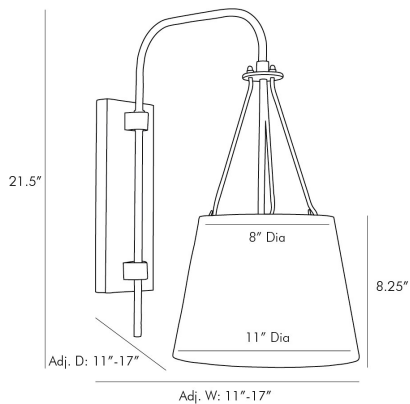

ARTERIOS

FRANKLIN SCONCE

49392

Antique Brass, Bronze, White Linen
Contract Suitable As Is

Classic style meets modern ingenuity with the Franklin. A steel chandelier-style hanging detail in an antique brass finish suspends a white linen shade delivering traditional elegance to a room. Extending from a bronze-finished plate is an arched arm that swings making this an ideal lighting design for a bedside or reading nook.

APPEARANCE

Material	Linen, Steel
Finish	Antique Brass, Bronze, White
Top Coat/Sealant	false

DIMENSIONS

Center Of Mount From Btm	10 IN
Backplate Mount	H: 13 IN, W: 4.5 IN, D: 1 IN
Mount	H: 12.5 IN, W: 4 IN

WIRING

Rating	Indoor Only
Cord	0.5 FT, Black/White, SVT
Socket	1, Type A - E26
Maximum Watt	60
Voltage	110-120 V

CERTIFICATIONS

Certifications	Mexico Australia, EU, United Kingdom, Middle East, United States, Canada
----------------	---

COMPLIANCY

UL/ETL	Yes
CB	Yes
RoHS	true

SHIPPING

Product Weight	4.5 LBS
Gross Weight 1	7.9 LBS
Shipping Box 1	H: 16 IN, L: 23.6 IN, W: 14 IN

CONTRACT

Contract Suitable	true
-------------------	------