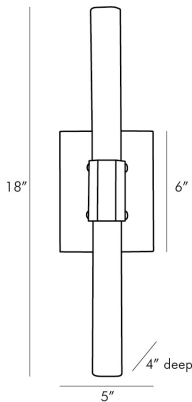

## FRAZIER SCONCE

49671  
H: 18 IN, W: 5 IN, D: 4 IN  
Antique Brass  
Contract Suitable As Is

The Frazier knows how to work its angles in any style setting. A slim faceted crystal tube is centered by an antique brass steel band and matching quadrilateral backplate. With LED lights at both the top and bottom this sconce beams softly from each end. Its angular sides refract light when in use and when not and casts incredible shadowplay on the wall space it occupies. Can be installed horizontally or vertically. Damp-rated,

### DIMENSIONS

Center Of Mount From Btm 9 IN  
Backplate H: 6 IN, W: 5 IN, D: 1.5 IN  
Mount H: 5.5 IN, W: 4.5 IN