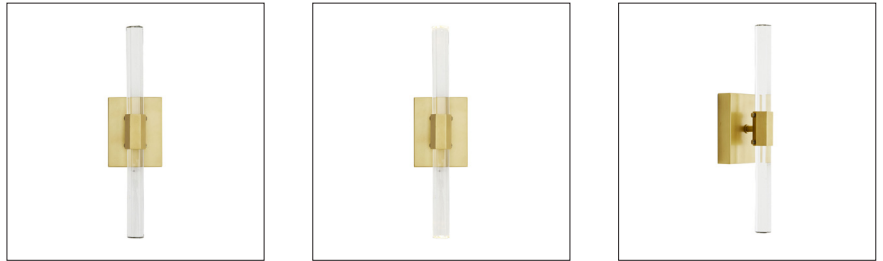

## FRAZIER SCONCE

49671  
H: 18 IN, W: 5 IN, D: 4 IN  
Antique Brass  
Contract Suitable As Is

The Frazier knows how to work its angles in any style setting. A slim faceted crystal tube is centered by an antique brass steel band and matching quadrilateral backplate. With LED lights at both the top and bottom this sconce beams softly from each end. Its angular sides refract light when in use and when not and casts incredible shadowplay on the wall space it occupies. Can be installed horizontally or vertically. Damp-rated,

### APPEARANCE

Material Crystal, Steel  
Finish Antique Brass, Clear  
Top Coat/Sealant false

### DIMENSIONS

Center Of Mount From Btm 9 IN  
Backplate H: 6 IN, W: 5 IN, D: 1.5 IN  
Mount H: 5.5 IN, W: 4.5 IN

### WIRING

Rating Damp  
Cord 1 FT, Black/White, SVT  
Socket 2, Integrated LED  
Maximum Watt 2  
Voltage 110-120 V