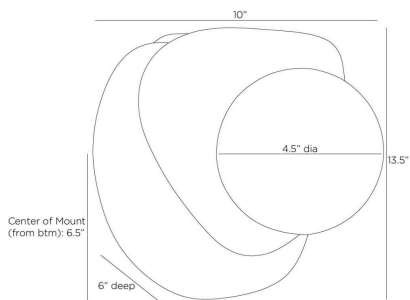

ARTERIO RS

FREENEY SCONCE

DWC57

H: 13.5 IN, W: 10 IN, D: 6 IN,

Opal

Contract Suitable As Is

Mimicking a pearl inside an oyster's shell, an opal glass orb is mounted to a handblown swirl glass fixture and secured to a brass-plated iron backplate, this jewel-like light can be hung in any direction. Damp-rated, although limited covered outdoor areas may affect finish.

APPEARANCE

Material	Glass, Iron
Finish	Opal, Swirl, Antique Brass
Top Coat/Sealant	Yes

DIMENSIONS

Backplate	D: 1 IN, Dia: 5.00 IN
Globe	Dia: 4.50 IN
Mount	Dia: 4.00 IN
Center Of Mount From Btm Height	6.5 in

WIRING

Rating	Damp
Cord	0.5 FT, Black/White, SVT
Socket	1, Type B - E12
Maximum Watt	25
Voltage	110-120 V

COMPLIANCY

RoHS	Yes
------	-----

SHIPPING

Product Weight	7.5 lbs
Gross Weight 1	10 lbs
Shipping Box 1	H: 14 IN, L: 11.5 IN, W: 17.5 IN