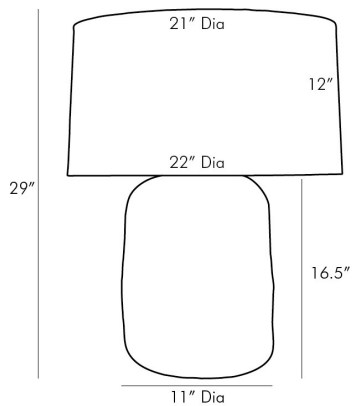

ARTERIOS

FRIO LAMP

17602-951

H: 29 IN, Dia: 22.00 IN

White Glass

Contract Suitable As Is

A slightly sculptural approach to the traditional craftsmanship of glass-work the Frio is a work of art in faceted form. Glass is blown by hand to create the large-scale vertical foundation of this multifarious lamp. Each side features a whitehand-etched finish that delivers a textural quality to its organic yet symmetrical shape. Topped with a cloud beige linen drum shade with white cotton lining. finish will vary.

APPEARANCE

Material	Cotton, Glass, Linen
Finish	Cloud Beige, White
Finish Will Vary	true
Top Coat/Sealant	false
Finial Description	1" Brass Sphere- packed with

DIMENSIONS

Shade	Top: 21.00 IN, Dia: 22.00 IN, Side: 12 IN
Body	H: 16.5 IN, Dia: 11.00 IN
Neck	H: 2 IN, Dia: 1.00 IN
Foot Print	Dia: 6.00 IN

WIRING

Rating	Indoor Only
Tilt Test	8 Degrees - UL
Cord	10 FT, Clear/Silver, SPT-2
Socket	1, Brass, Type A- E26, 3-Way
Switch	3-Way Rotary, At Socket
Maximum Watt	150
Voltage	110-120 V

CERTIFICATIONS

Cerifications	Mexico Middle East, United States, Canada
---------------	--

COMPLIANCY

UL/ETL	Yes
CB	Yes
RoHS	false

SHIPPING

Product Weight	14 LBS
Gross Weight 1	15 LBS
Gross Weight 2	3 LBS
Shipping Box 1	H: 15 IN, L: 25.5 IN, W: 15 IN
Shipping Box 2	H: 14 IN, L: 24 IN, W: 24 IN