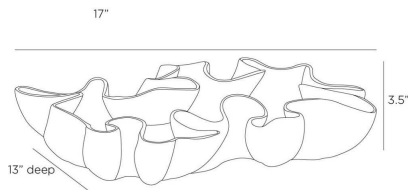

## FRONTERA CENTERPIECE

ATE01  
H: 3.5 IN, W: 17 IN, D: 13 IN,  
Sparrow Reactive

The free-form shapes of branching coral are echoed in a dramatic porcelain centerpiece. Glazed in our new sparrow reactive shade with a gunmetal reactive interior, the mix of hues results in a bleed of oxblood accents along each sinuous seam. Finish will vary.

### DIMENSIONS

Foot Print W: 12 IN, D: 9 IN

### SHIPPING

Product Weight	3.5 lbs
Gross Weight 1	10 lbs
Shipping Box 1	H: 5 IN, L: 14 IN, W: 17 IN