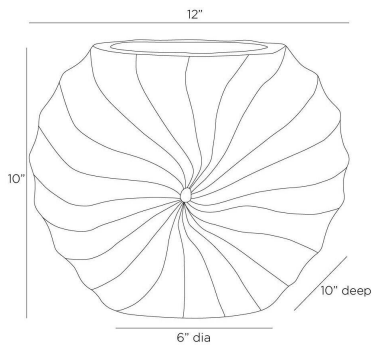

# ARTERIO RS

## FULLBRIGHT VASE

AVS09  
H: 10 IN, W: 12 IN, D: 10 IN,  
Eggshell

The rippled and rhythmic patterns of a Nautilus shell find a visual echo in a vase of eggshell-glazed terracotta. Each ridge of the hand-sculpted form spirals together to create a striking, contemplative piece. Finish will vary.

### DIMENSIONS

Foot Print	Dia: 6.00 IN
------------	--------------