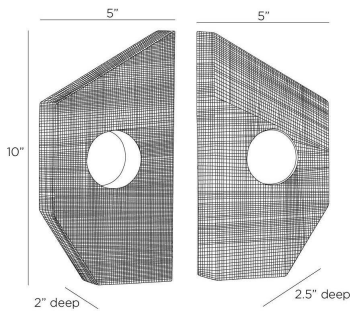

ARTERIOS

GARRICK BOOKENDS, SET OF 2

ATI07

Antique Brass

Contract Suitable As Is

Evoking classic architectural forms, antique brass clad bookends possess a geometric texture. A single orb of jungle marble adds a playful, puzzle-like accent to one of the pair. Finish will vary.

APPEARANCE

Material	Brass, Marble
Material Type	Clad
Finish	Antique Brass, Jungle
Finish Will Vary	Yes
Top Coat/Sealant	Yes

DIMENSIONS

Foot Print	W: 3 IN, D: 2 IN
Overall Large	H: 10 IN, W: 5 IN, D: 2.5 IN
Overall Small	H: 10 IN, W: 5 IN, D: 2 IN

SHIPPING

Product Weight	12 lbs
Gross Weight 1	10 lbs
Shipping Box 1	H: 9 IN, L: 9 IN, W: 13 IN

CONTRACT

Contract Suitable	Yes